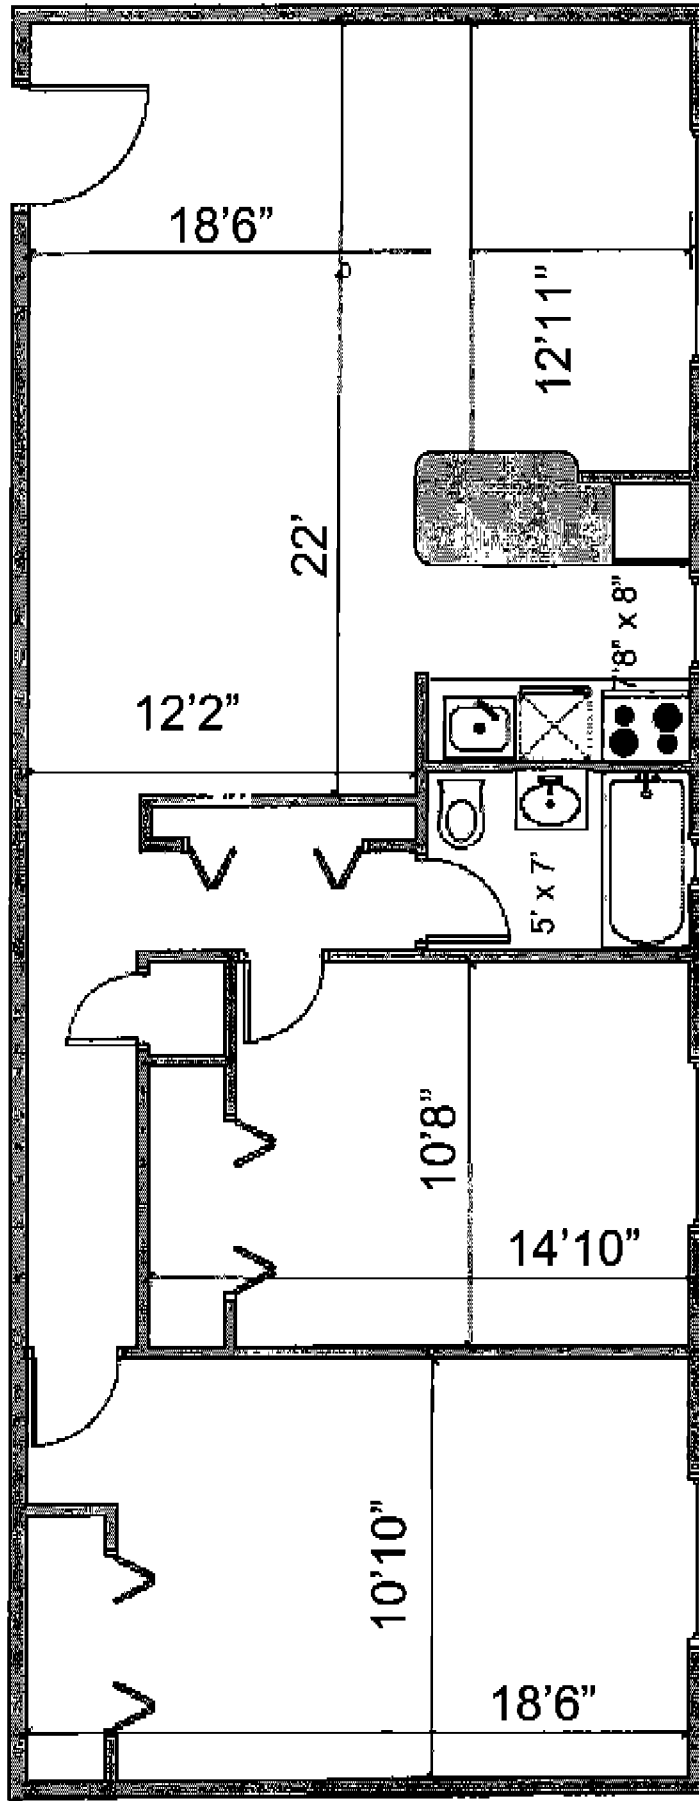

# Sheridan

Two Bedroom - 947 SF

www.TheTakoma.com

301-891-3131

111 Lee Avenue, Takoma Park

Dimensions and floor plan layouts are approximate. Images are for illustrative purposes only.